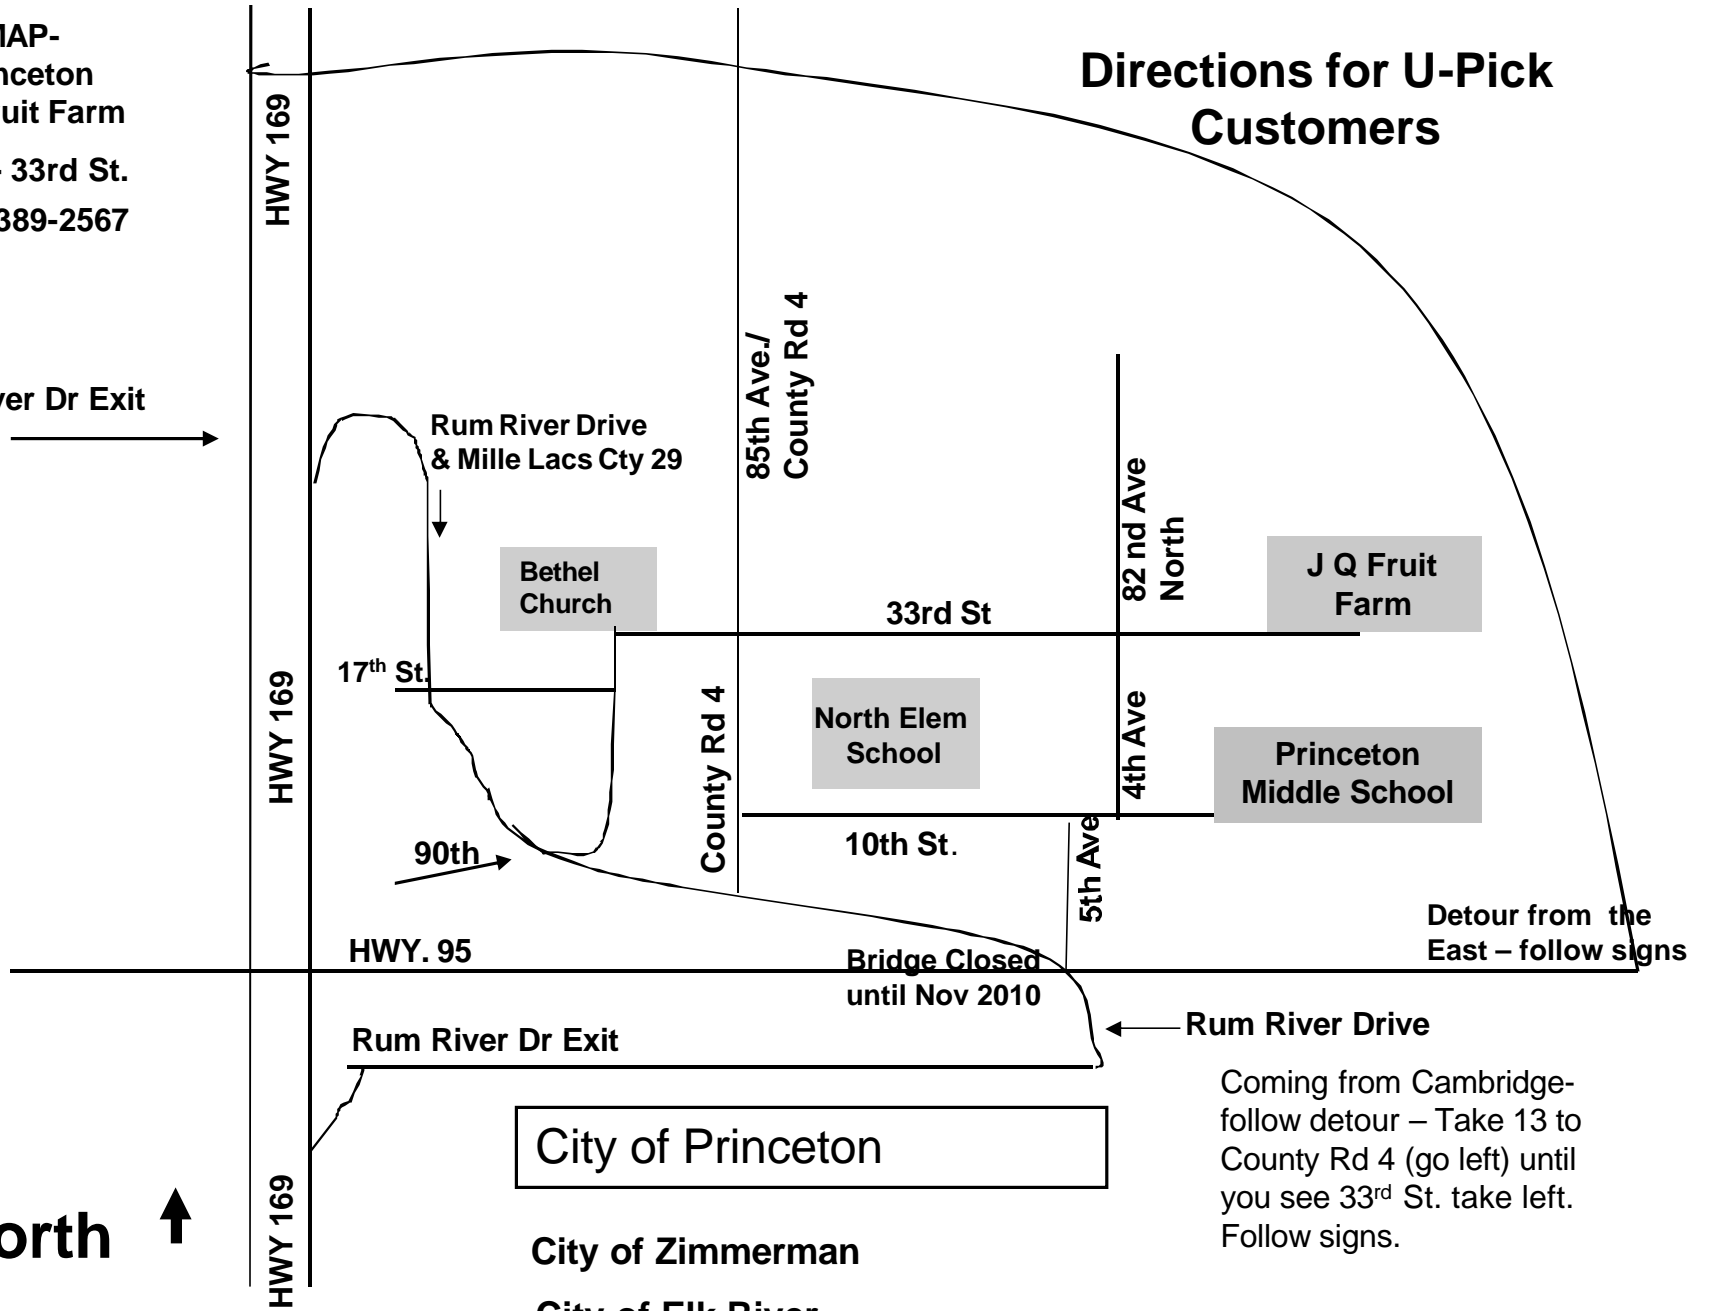

MAP-  
Princeton  
JQ Fruit Farm  
8082 - 33rd St.  
(763) 389-2567

## Directions for U-Pick Customers

Rum River Dr Exit  
→

North ↑

Coming from Cambridge-  
follow detour – Take 13 to  
County Rd 4 (go left) until  
you see 33<sup>rd</sup> St. take left.  
Follow signs.